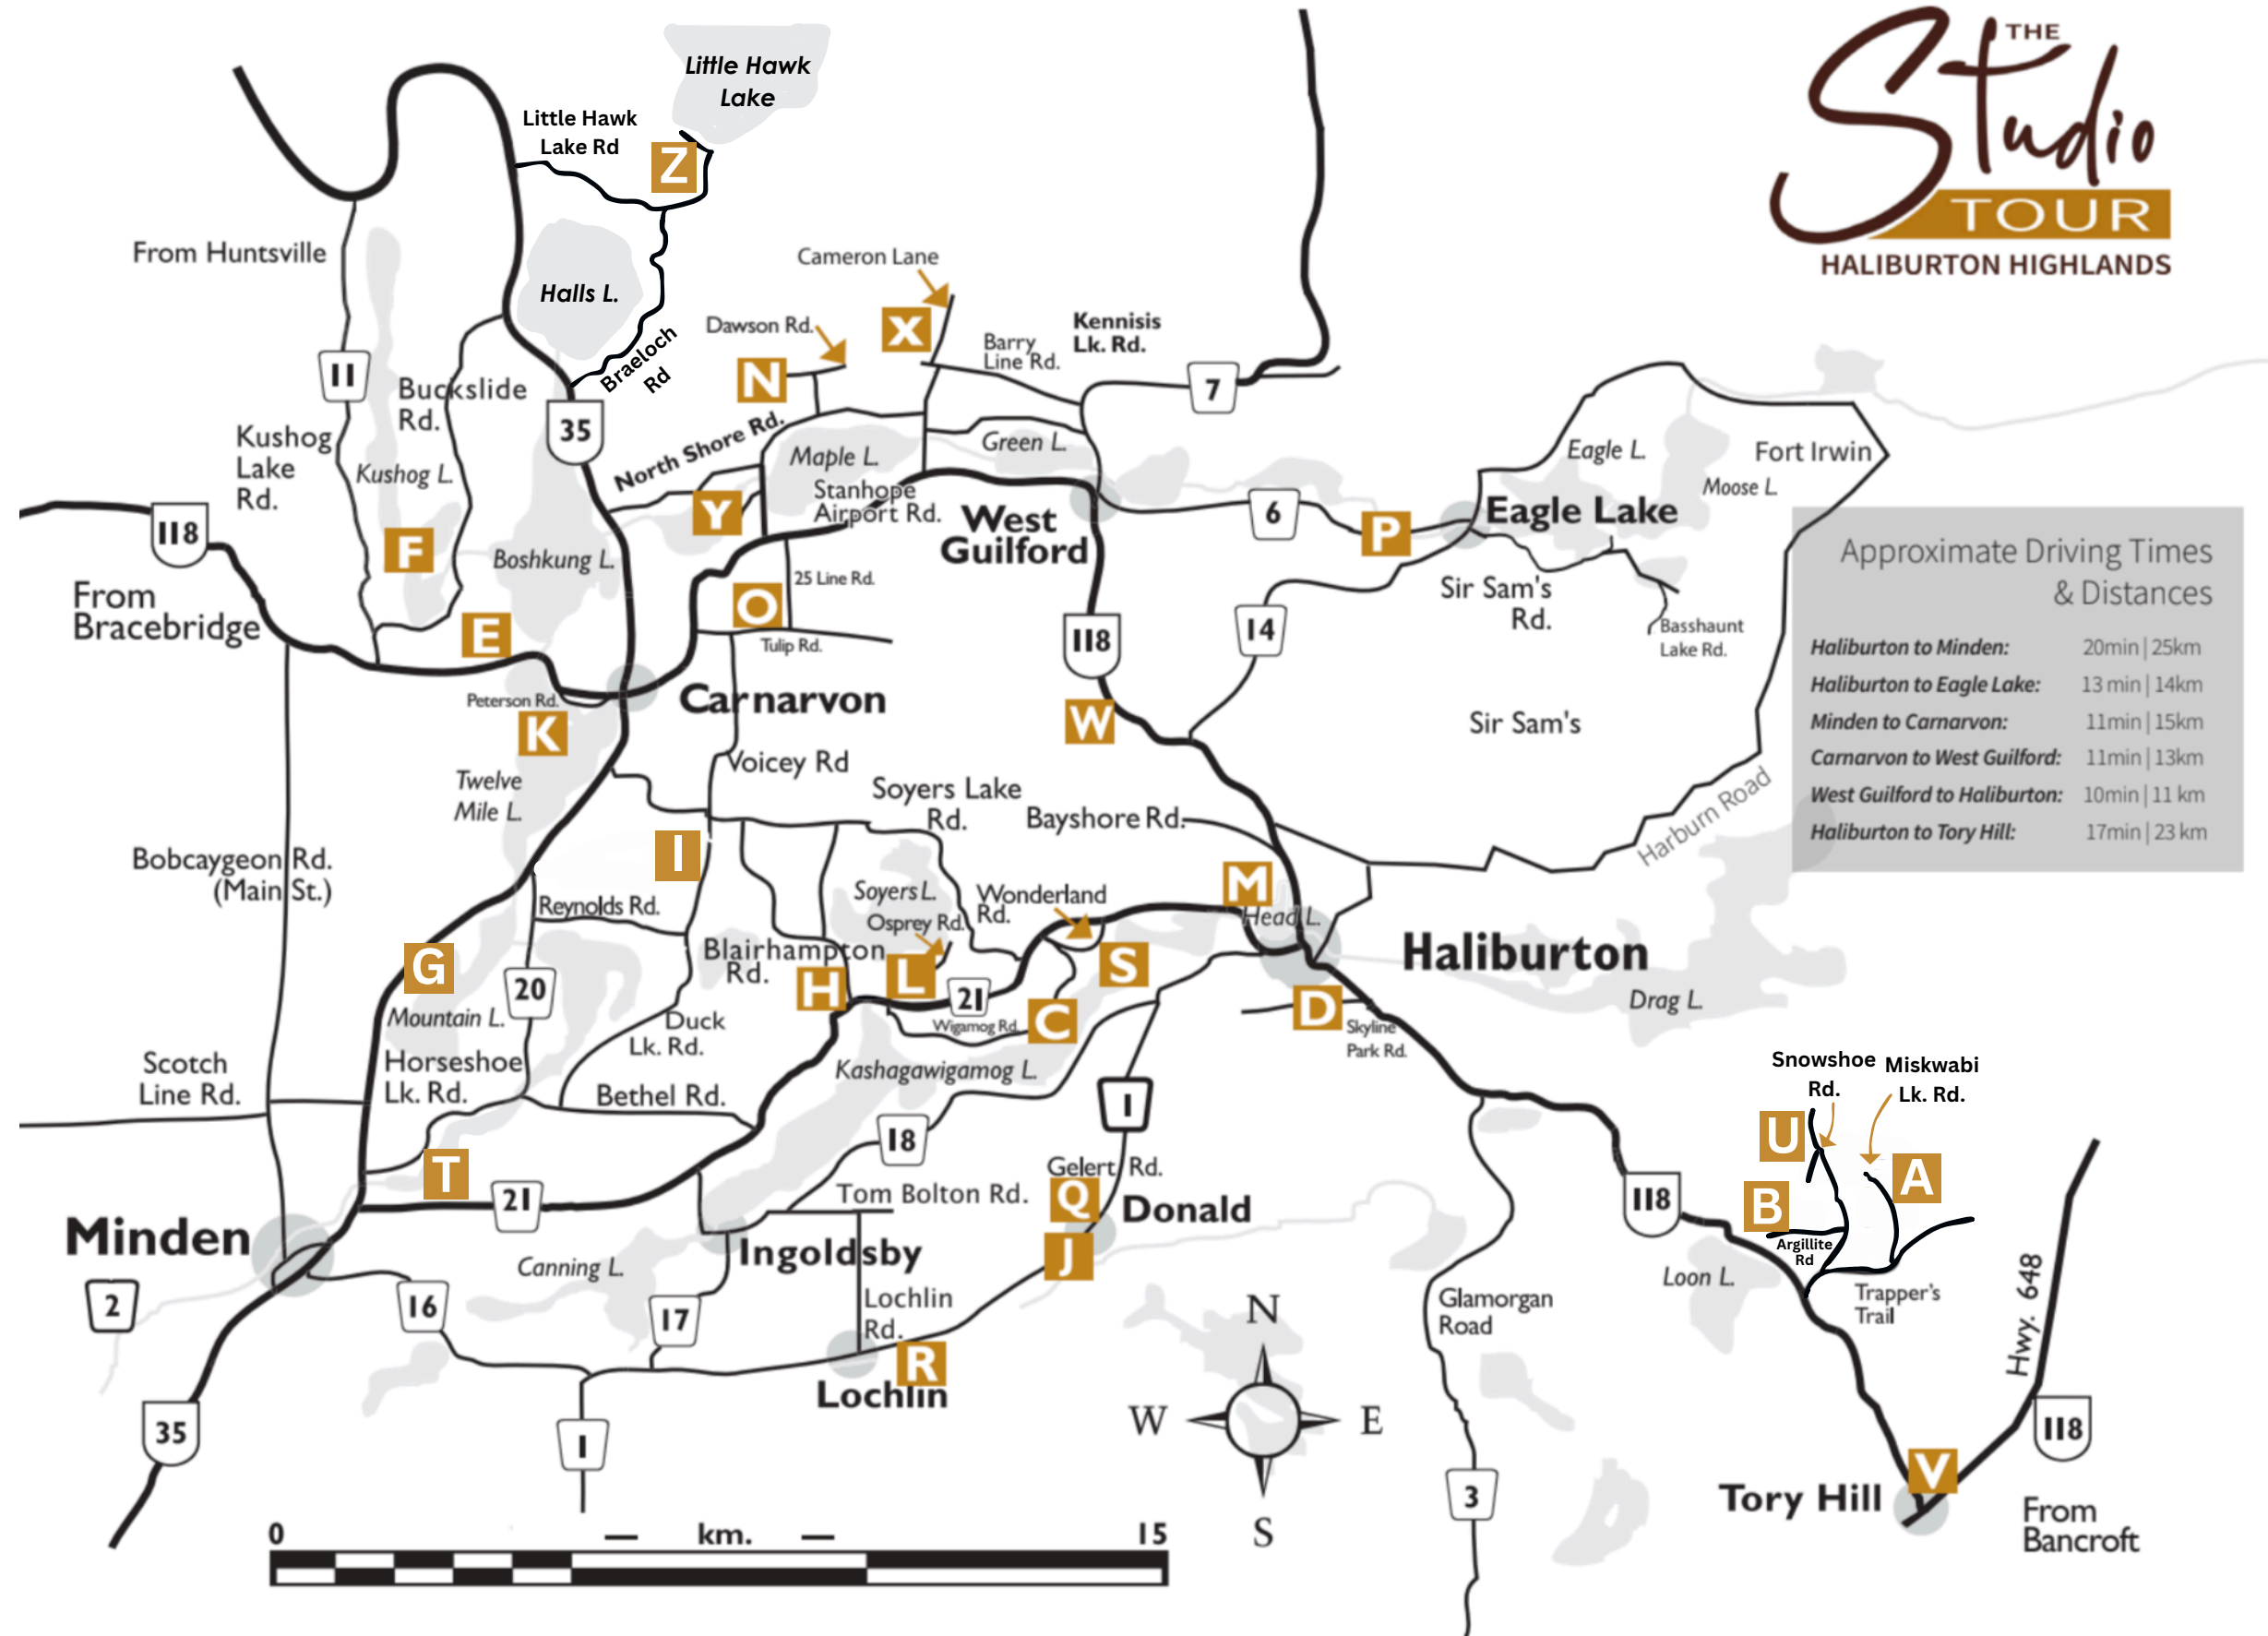

THE Studio TOUR

HALIBURTON HIGHLANDS

Approximate Driving Times & Distances

Haliburton to Minden:	20min 25km
Haliburton to Eagle Lake:	13 min 14km
Minden to Carnarvon:	11min 15km
Carnarvon to West Guilford:	11min 13km
West Guilford to Haliburton:	10min 11 km
Haliburton to Tory Hill:	17min 23 km